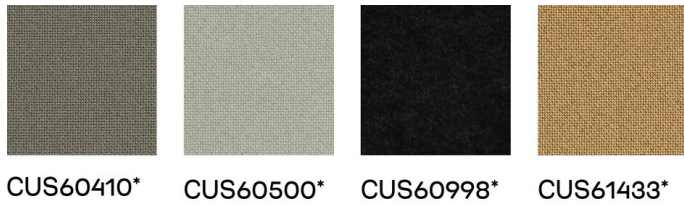

CLEANING:

Wiping down with water. No machine wash.

COLOUR FASTNESS TO LIGHT:

5-7 (scale 1-8) - EN ISO 105-B02

COLOUR FASTNESS TO RUBBING:

4-5/4-5(scale 1-5) - EN ISO 105x12 (dry/wet)

FLAMMABILITY:

BS5852 0-1 EN 1021 1&2 Cigarette and Match

MATERIAL:

98% post-consumer recycled polyester, 2% polyester

SUPPLIER:

Gabriel

ECOLOGICAL FEATURES (MATERIALS):

STANDARD 100 by OEKO-TEX®
EU Ecolabel

STOCK COLOURS:

The colours in stock typically take between 8 and 25 working days to deliver upholstered products, depending on the product and the quantity ordered. Stock colours are also marked with an asterisk (*) on the all colours colour chart.

ALL COLOURS:

All colours available in the fabric, with upholstered products typically taking between 25-50 working days to deliver, depending on the product and the quantity ordered.