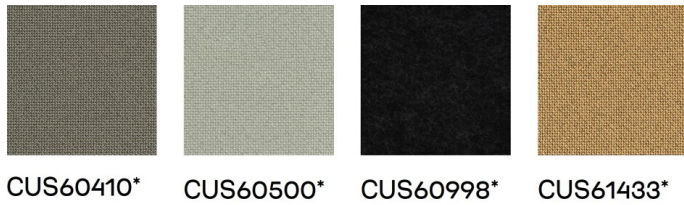

CLEANING:

Wiping down with water. No machine wash.

COLOUR FASTNESS TO LIGHT:

5-7 (scale 1-8) - EN ISO 105-B02

COLOUR FASTNESS TO RUBBING:

4-5/4-5(scale 1-5) - EN ISO 105x12 (dry/wet)

FLAMMABILITY:

BS5852 0-1 EN 1021 1&2 Cigarette and Match

MATERIAL:

98% post-consumer recycled polyester, 2% polyester

SUPPLIER:

Gabriel

ECOLOGICAL FEATURES (MATERIALS):

STANDARD 100 by OEKO-TEX®
EU Ecolabel

STOCK COLOURS:

The colours in stock typically take between 5 and 22 working days to deliver upholstered products, depending on the product and the quantity ordered. Stock colours are also marked with an asterisk (*) on the all colours colour chart.

ALL COLOURS:

All colours available in the fabric, with upholstered products typically taking between 20-50 working days to deliver, depending on the product and the quantity ordered.