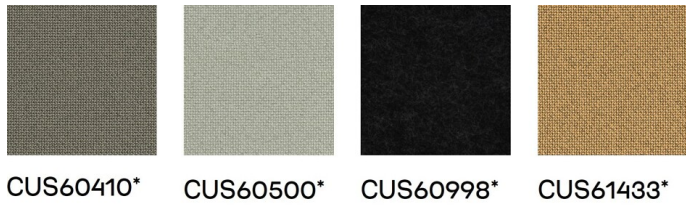

CLEANING:

Wiping down with water. No machine wash.

COLOUR FASTNESS TO LIGHT:

5-7 (scale 1-8) - EN ISO 105-B02

COLOUR FASTNESS TO RUBBING:

4-5/4-5(scale 1-5) - EN ISO 105x12 (dry/wet)

FLAMMABILITY:

BS5852 0-1 EN 1021 1&2 Cigarette and Match

MATERIAL:

98% post-consumer recycled polyester, 2% polyester

SUPPLIER:

Gabriel

ECOLOGICAL FEATURES (MATERIALS):

STANDARD 100 by OEKO-TEX®
EU Ecolabel

STOCK COLOURS:

The colours in stock typically take between 5 and 22 working days to deliver upholstered products, depending on the product and the quantity ordered. Stock colours are also marked with an asterisk (*) on the all colours colour chart.

ALL COLOURS:

All colours available in the fabric, with upholstered products typically taking between 20-50 working days to deliver, depending on the product and the quantity ordered.